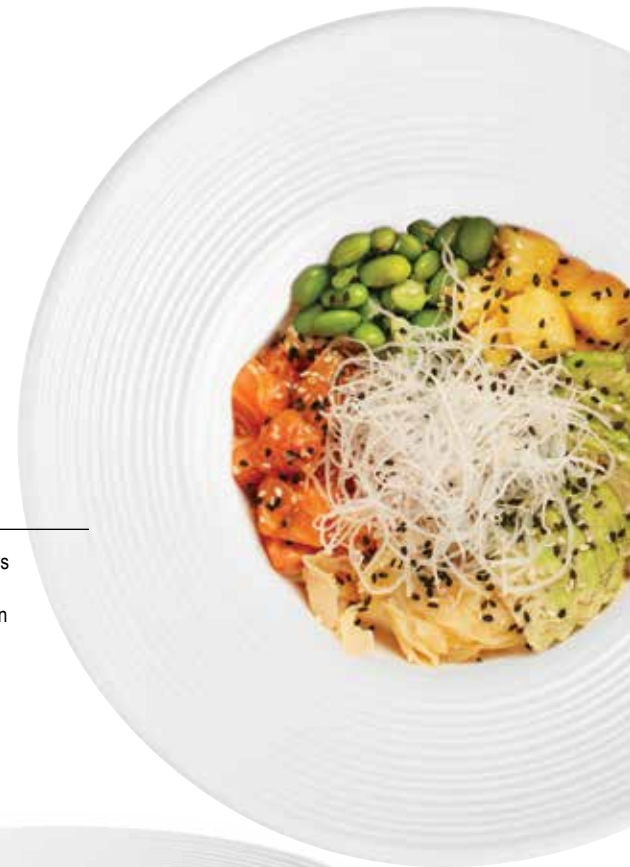

- Natural white “porcelain” color is neutral to match any décor
- Salt & Pepper Shakers feature rubber stoppers on the bottom for easy cleaning and refilling, sold as a set of 2
- Creamer, sugar packet holder and sugar jar with lid are beautiful additions to keep your tabletop clean and organized
- Sugar Jar with lid is also perfect for holding sugar tubes
- Wide Rim Bowl is an upscale and durable serving option for your pasta entrees, soups, salads and more!
- Durable melamine construction
- Safe for temperatures up to 212°F
- Easy to clean, dishwasher safe

Item #	Description	Capacity	Min Order/ Case Pack
PULITO COLLECTION™—MELAMINE, WHITE, TEXTURED FINISH			
a.	10413 Salt & Pepper Shakers, 2" dia x 3 3/8"	1 1/4 oz	6 sets
b.	10414 Creamer, 4 3/4" x 3 x 3 5/8"	5 oz	12 ea
c.	10415 Sugar Packet Holder, 4 x 3 1/4 x 2"	–	12 ea
d.	10416 Sugar Jar with Lid, 3" dia x 4 1/8"	5 1/2 oz	12 ea
e.	123460 Wide Rim Bowl, 10" dia x 2 3/8"	14 oz	1 ea / 6 ea
f.	10515 Side Plate, 6" dia x 5/8"	–	1 ea / 12 ea
g.	10496 Round Platter, 13 1/8" dia x 1"	–	1 ea / 6 ea

The beautiful "hand thrown" details and subtle color will have you convinced this is *actually* porcelain

The beautiful "hand thrown" details and subtle color will have you convinced this should really be porcelain