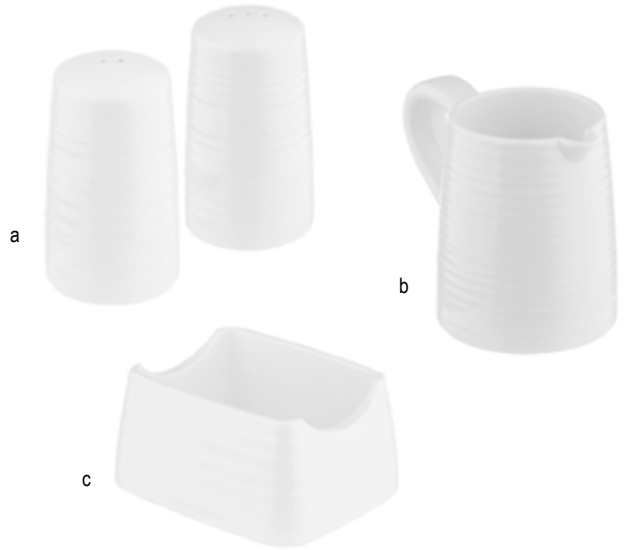

TABLETOP SOLUTIONS
COLLECTIONS

PULITO
COLLECTION™
2022

PULITO COLLECTION™

Elevate your tabletop setting with our exclusively designed Pulito Collection™. Designed to resemble beautiful hand thrown ceramic pieces and constructed of dishwasher safe melamine.

- Natural white “porcelain” color is neutral to match any décor
- Salt & Pepper Shakers feature rubber stoppers on the bottom for easy cleaning and refilling, sold as a set of 2
- Creamer, sugar packet holder and sugar jar with lid are beautiful additions to keep your tabletop clean and organized
- Sugar Jar with lid is also perfect for holding sugar tubes
- Wide Rim Bowl is an upscale and durable serving option for your pasta entrees, soups, salads and more!
- Durable melamine construction
- Safe for temperatures up to 212°F
- Easy to clean, dishwasher safe

Item #	Description	Capacity	Min Order/ Case Pack
PULITO COLLECTION™—MELAMINE, WHITE, TEXTURED FINISH			
a.	10413 Salt & Pepper Shakers, 2" dia x 3 3/8"	1 1/4 oz	6 sets
b.	10414 Creamer, 4 3/4" x 3 x 3 5/8"	5 oz	12 ea
c.	10415 Sugar Packet Holder, 4 x 3 1/4 x 2"	–	12 ea
d.	10416 Sugar Jar with Lid, 3" dia x 4 1/8"	5 1/2 oz	12 ea
e.	123460 Wide Rim Bowl, 10" dia x 2 3/8"	14 oz	1 ea / 6 ea
f.	10515 Side Plate, 6" dia x 5/8"	–	1 ea / 12 ea
g.	10496 Round Platter, 13 1/8" dia x 1"	–	1 ea / 6 ea

The beautiful "hand thrown" details and subtle color will have you convinced this is *actually* porcelain

The beautiful "hand thrown" details and subtle color will have you convinced this should really be porcelain